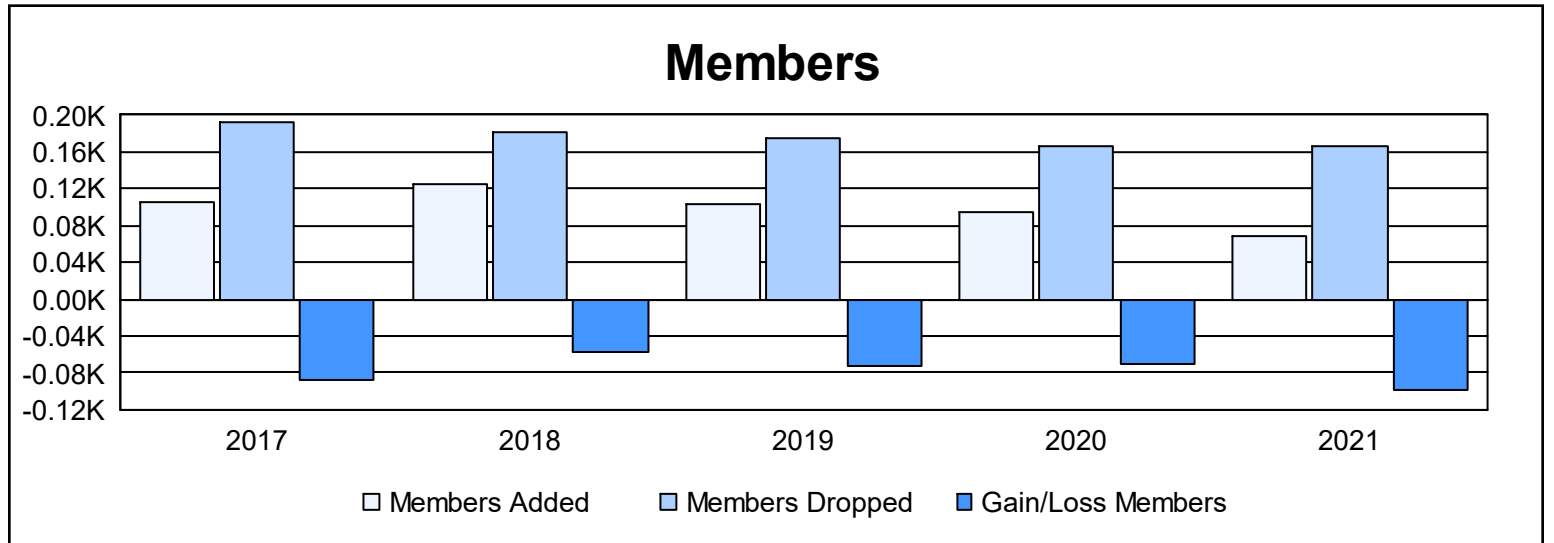

Year	New Clubs	Dropped Clubs	Gain/ Loss Clubs	New Members	Charter Members	Reinstate Members	Transfer Members	Total Member Added	Total Members Dropped	Gain/ Loss Members
2016-2017	0	1	-1	84	1	5	15	105	192	-87
2017-2018	1	1	0	92	21	1	10	124	182	-58
2018-2019	0	1	-1	89	3	4	7	103	176	-73
2019-2020	0	1	-1	82	1	6	6	95	166	-71
2020-2021	0	0	0	48	1	3	16	68	166	-98
<b>Average</b>	<b>0</b>	<b>1</b>	<b>-1</b>	<b>79</b>	<b>5</b>	<b>4</b>	<b>11</b>	<b>99</b>	<b>176</b>	<b>-77</b>

### Membership Composition June 2021 Cumulative