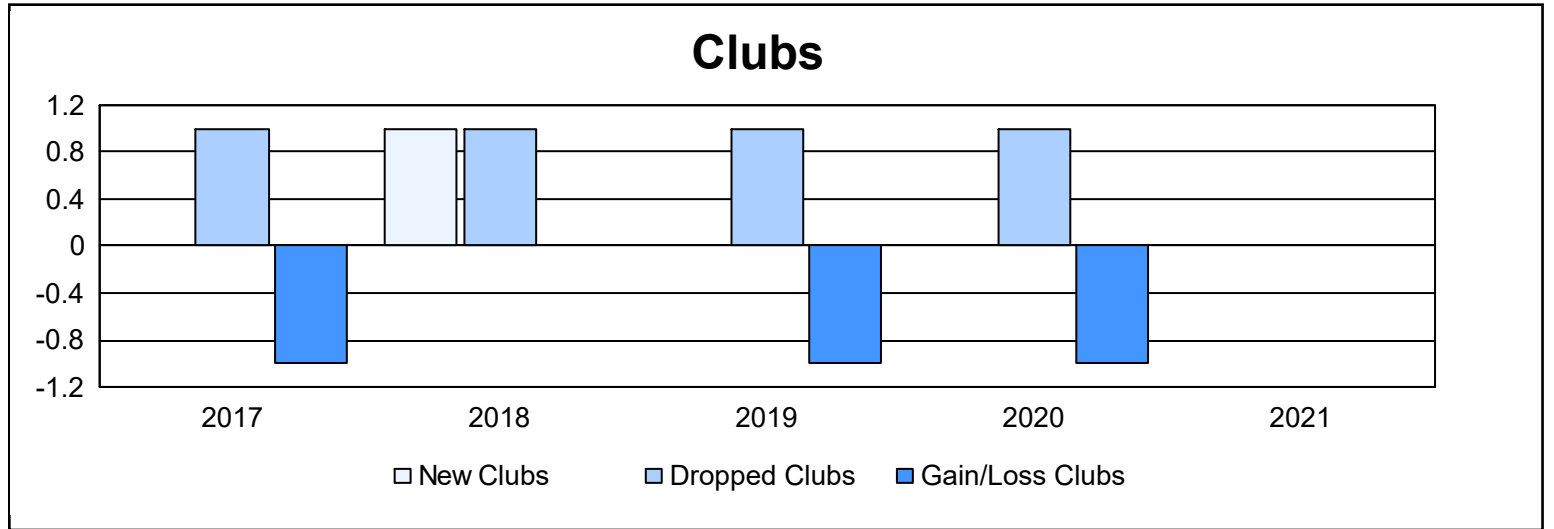

Year	New Clubs	Dropped Clubs	Gain/ Loss Clubs	New Members	Charter Members	Reinstate Members	Transfer Members	Total Member Added	Total Members Dropped	Gain/ Loss Members
2016-2017	0	1	-1	84	1	5	15	105	192	-87
2017-2018	1	1	0	92	21	1	10	124	182	-58
2018-2019	0	1	-1	89	3	4	7	103	176	-73
2019-2020	0	1	-1	82	1	6	6	95	166	-71
2020-2021	0	0	0	48	1	3	16	68	166	-98
<b>Average</b>	<b>0</b>	<b>1</b>	<b>-1</b>	<b>79</b>	<b>5</b>	<b>4</b>	<b>11</b>	<b>99</b>	<b>176</b>	<b>-77</b>

### Membership Composition June 2021 Cumulative