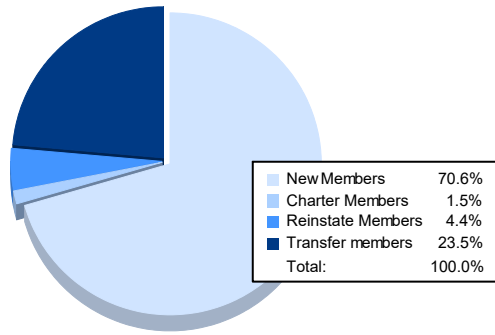

Year	New Clubs	Dropped Clubs	Gain/ Loss Clubs	New Members	Charter Members	Reinstate Members	Transfer Members	Total Member Added	Total Members Dropped	Gain/ Loss Members
2016-2017	0	1	-1	84	1	5	15	105	192	-87
2017-2018	1	1	0	92	21	1	10	124	182	-58
2018-2019	0	1	-1	89	3	4	7	103	176	-73
2019-2020	0	1	-1	82	1	6	6	95	166	-71
2020-2021	0	0	0	48	1	3	16	68	166	-98
<b>Average</b>	<b>0</b>	<b>1</b>	<b>-1</b>	<b>79</b>	<b>5</b>	<b>4</b>	<b>11</b>	<b>99</b>	<b>176</b>	<b>-77</b>

### Membership Composition June 2021 Cumulative